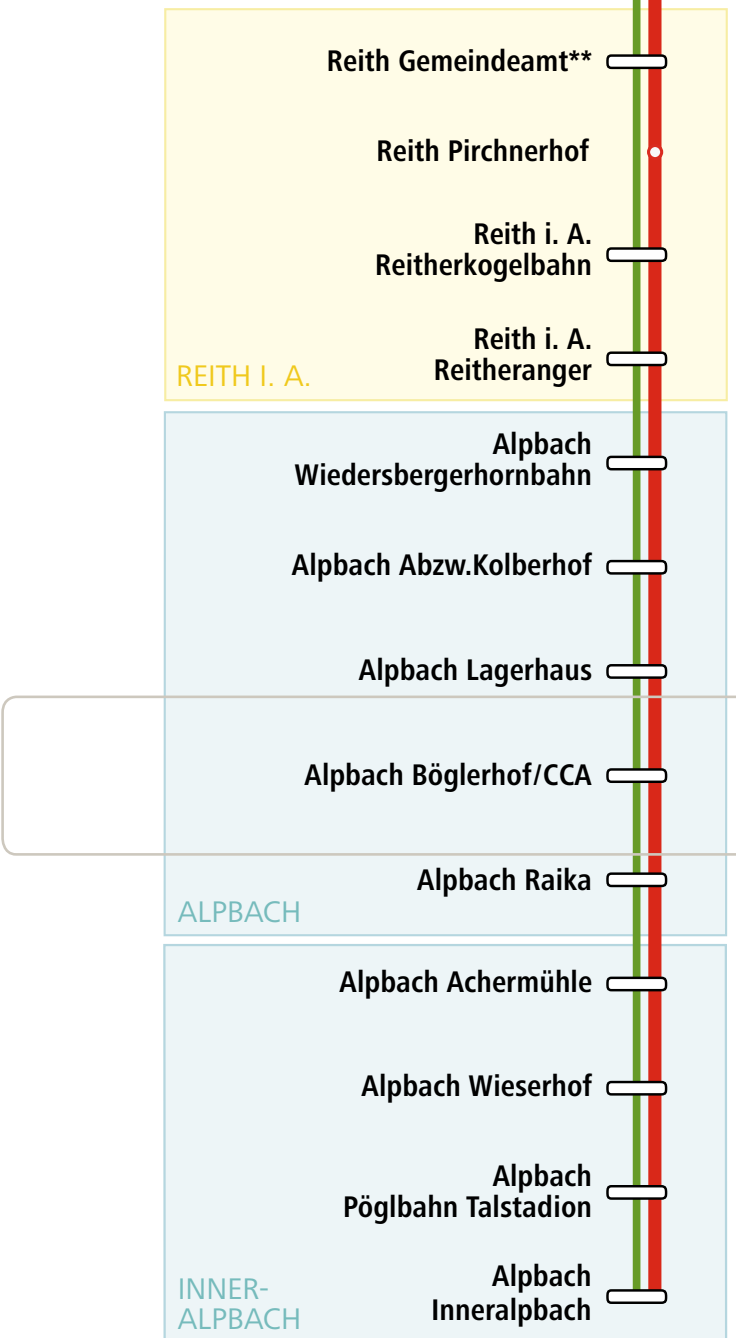

EUROPEAN FORUM ALPBACH 2024

Network Map (valid from Aug. 17th to Aug. 30th, 2024)

TODAY. TOMORROW. TOGETHER.

MOMENT OF TRUTH European Forum Alpbach 2024

Key

- Bus only** No Shuttle taxi service in this area.
- Bus Stop
- Train Station
- Bus Line 602** Jenbach - Brixlegg
- Bus Line 620** Jenbach - Radfeld - Brixlegg - Alpbach - Inneralpbach
- Shuttlebus** Wörgl <-> Inneralpbach

Bus Line 620

European Forum Alpbach 2024

Plan your trip online with ÖBB Scotty →

Free Shuttle Taxis available from 17.-30.08.2024

	* Taxi Tirol	** Taxi Moser
	+43 676 88 65 65 100	+43 5336 5616 or +43 664 315 2300

For accommodations that are not within walking distance of a bus stop on shuttle bus line 1 or 2, the European Forum Alpbach, in cooperation with local taxi companies, offers free shuttle taxis. They will take you to/ from the bus stop Brixlegg or Reith Gemeindeamt to your accommodation and back. The coloured regions are operated by different taxi companies, depending on the region, please book your ride 45 min. in advance see key.

SPECIAL RATE SHARED TAXIS available from 17.-30.08.2024

Additional to the free offers, a shared taxi service is available to pick you up directly at your accommodation and bring you to the Congress Centrum Alpbach and back. In order to offer you a cheaper rate, the ride is carried out as a shared taxi. Please let us know your travel request at least 45 minutes before the desired departure time via +43 5336 5616 or +43 664 315 2300 (Taxi Moser).