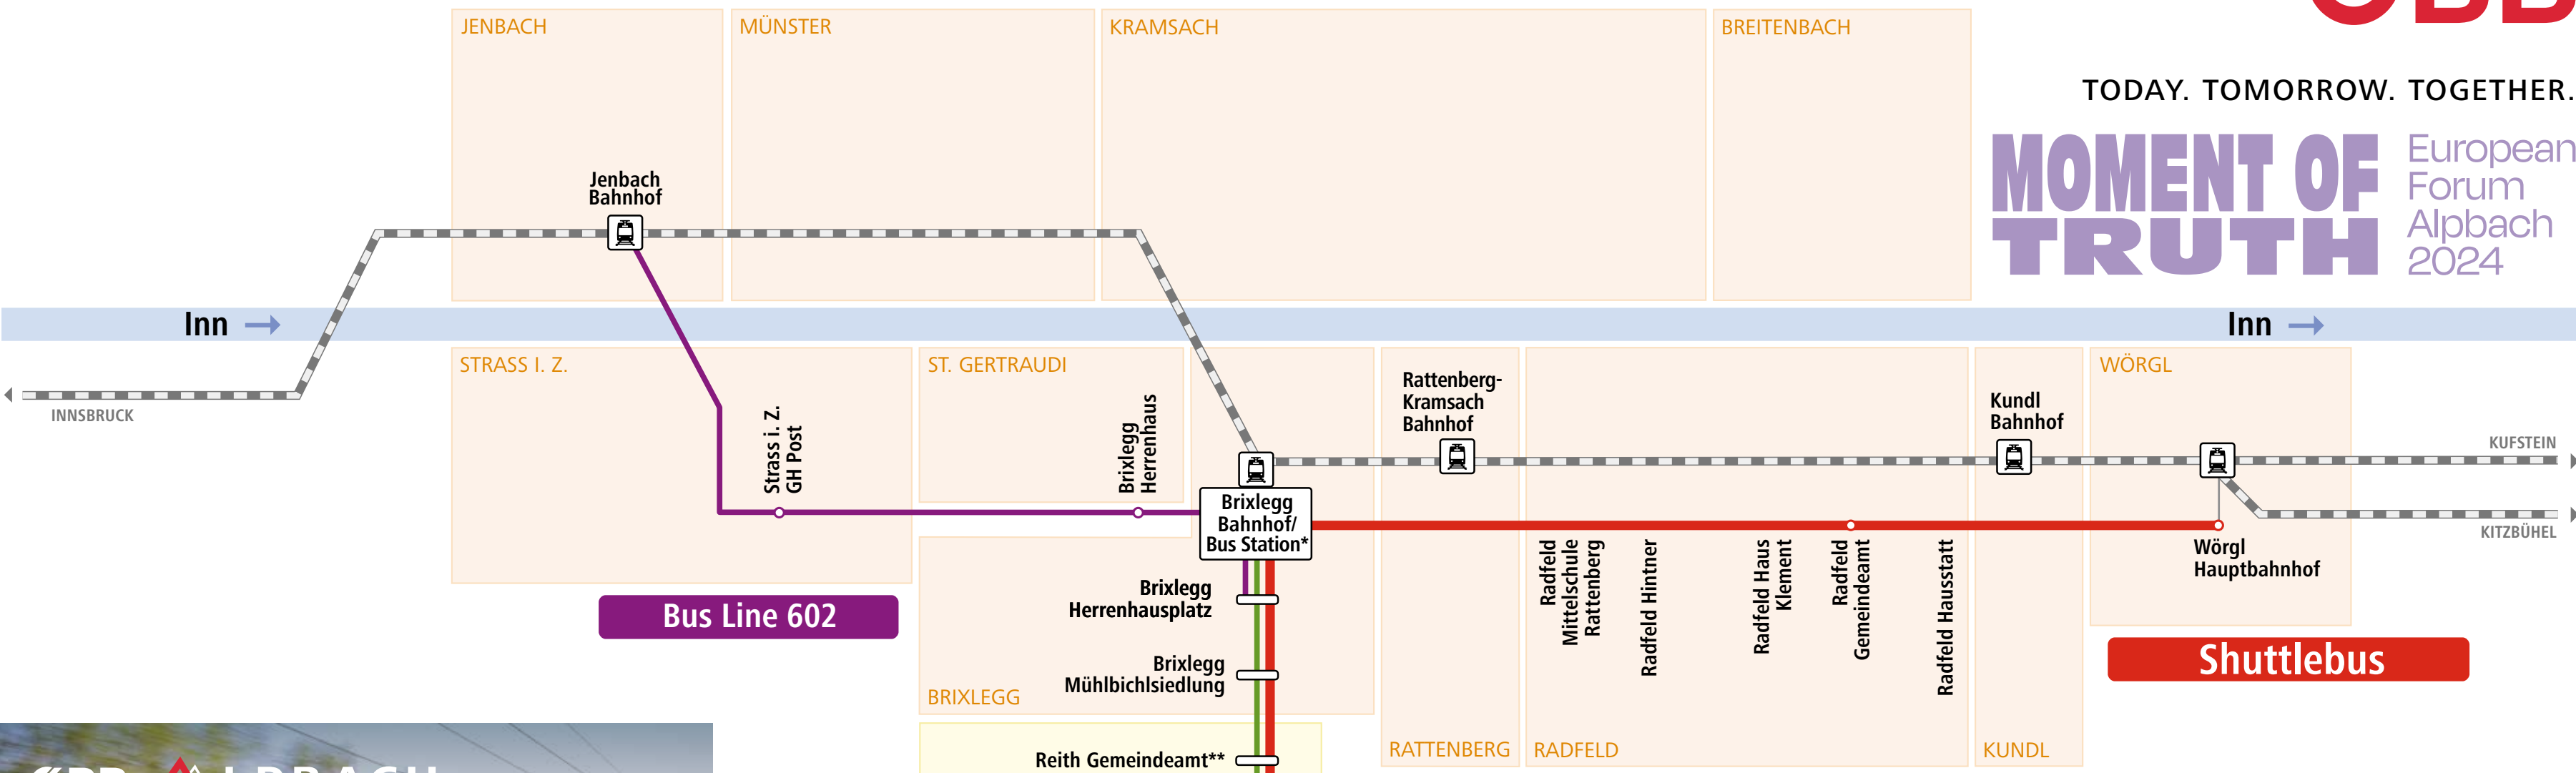

EUROPEAN FORUM ALPBACH 2024

Network Map (valid from Aug. 17th to Aug. 30th, 2024)

TODAY. TOMORROW. TOGETHER.

MOMENT OF TRUTH European Forum Alpbach 2024

Key

- Bus only** No Shuttle taxi service in this area.
- Bus Stop
- Train Station
- Bus Line 602** Jenbach - Brixlegg
- Bus Line 620** Jenbach - Radfeld - Brixlegg - Alpbach - Inneralpbach
- Shuttlebus** Wörgl <-> Inneralpbach

Bus Line 620

European Forum Alpbach 2024

Plan your trip online with ÖBB Scotty →

Free Shuttle Taxis available from 17.-30.08.2024

	* Taxi Tirol	** Taxi Moser
	+43 676 88 65 65 100	+43 5336 5616 or +43 664 315 2300

For accommodations that are not within walking distance of a bus stop on shuttle bus line 1 or 2, the European Forum Alpbach, in cooperation with local taxi companies, offers free shuttle taxis. They will take you to/ from the bus stop Brixlegg or Reith Gemeindeamt to your accommodation and back. The coloured regions are operated by different taxi companies, depending on the region, please book your ride 45 min. in advance see key.

SPECIAL RATE SHARED TAXIS available from 17.-30.08.2024

Additional to the free offers, a shared taxi service is available to pick you up directly at your accommodation and bring you to the Congress Centrum Alpbach and back. In order to offer you a cheaper rate, the ride is carried out as a shared taxi. Please let us know your travel request at least 45 minutes before the desired departure time via +43 5336 5616 or +43 664 315 2300 (Taxi Moser).