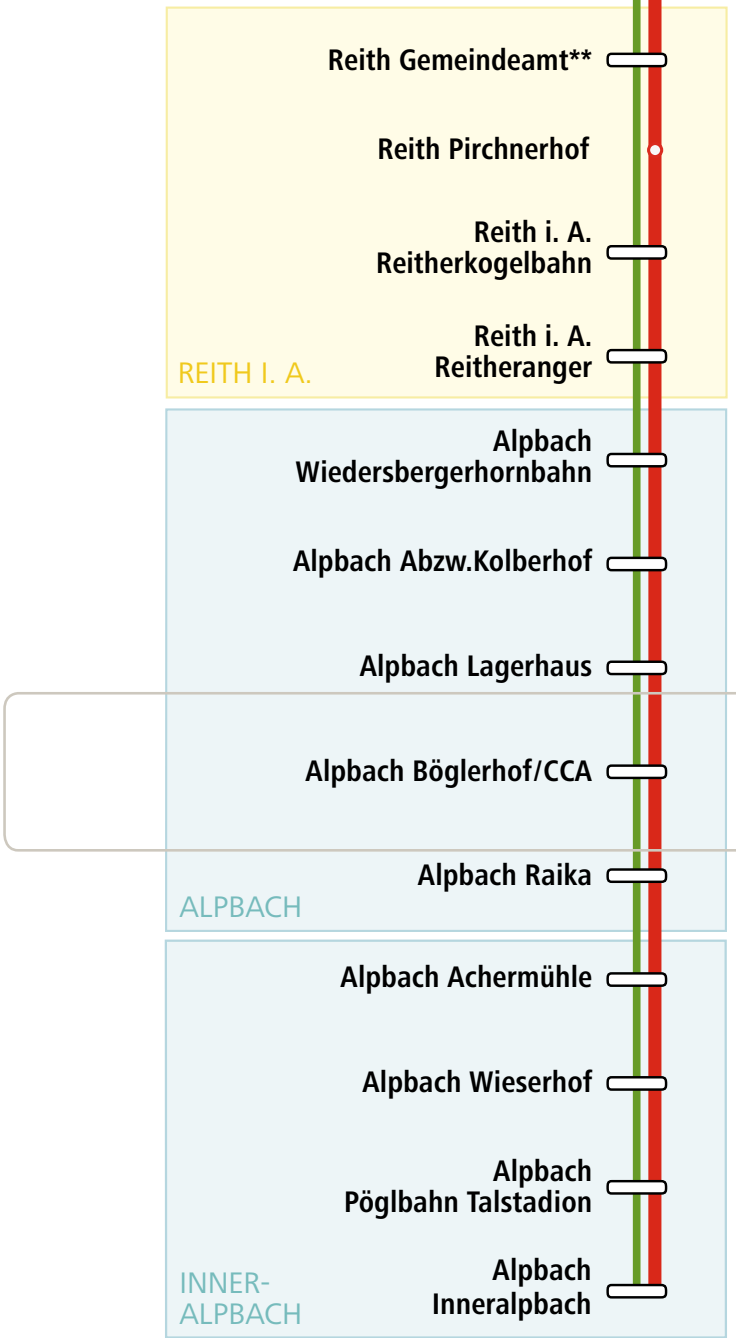

EUROPEAN FORUM ALPBACH 2026

Network Map (valid from 24th August to 4th September 2026; buses are free of charge for all passengers with an EFA badge or EFA ticket)

TODAY. TOMORROW. TOGETHER.

Key

- Bus only** Bus only. No free shuttle taxis in this area.
- Bus Stop
- Train Station
- Bus Line 602** Jenbach - Brixlegg
- Bus Line 620** Brixlegg - Alpbach - Inneralpbach
- EFA Bus Line** Wörgl - Radfeld - Inneralpbach

Plan your trip online with ÖBB Scotty →

Free Shuttle Taxis Available from 24th August to 4th September 2026

* Taxi Tirol +43 676 88 65 65 100	** Taxi Moser +43 5336 5616 or +43 664 315 2300
---	--

For accommodations that are not within walking distance of a bus stop in the yellow or orange area, the European Forum Alpbach, in cooperation with local taxi companies, offers free shuttle taxis. These taxis will take you to/ from the bus stop Brixlegg* or Reith Gemeindeamt** to your accommodation and back. Please note that different taxi companies operate in specific-colored regions, as marked on the map. Please book your ride at least 45 minutes in advance and show your EFA badge to the driver.

Congress Centrum Alpbach
European Forum Alpbach

Taxi Service:

The following taxi companies offer their service to participants of the European Forum Alpbach: Please book your ride at least 45 min in advance.