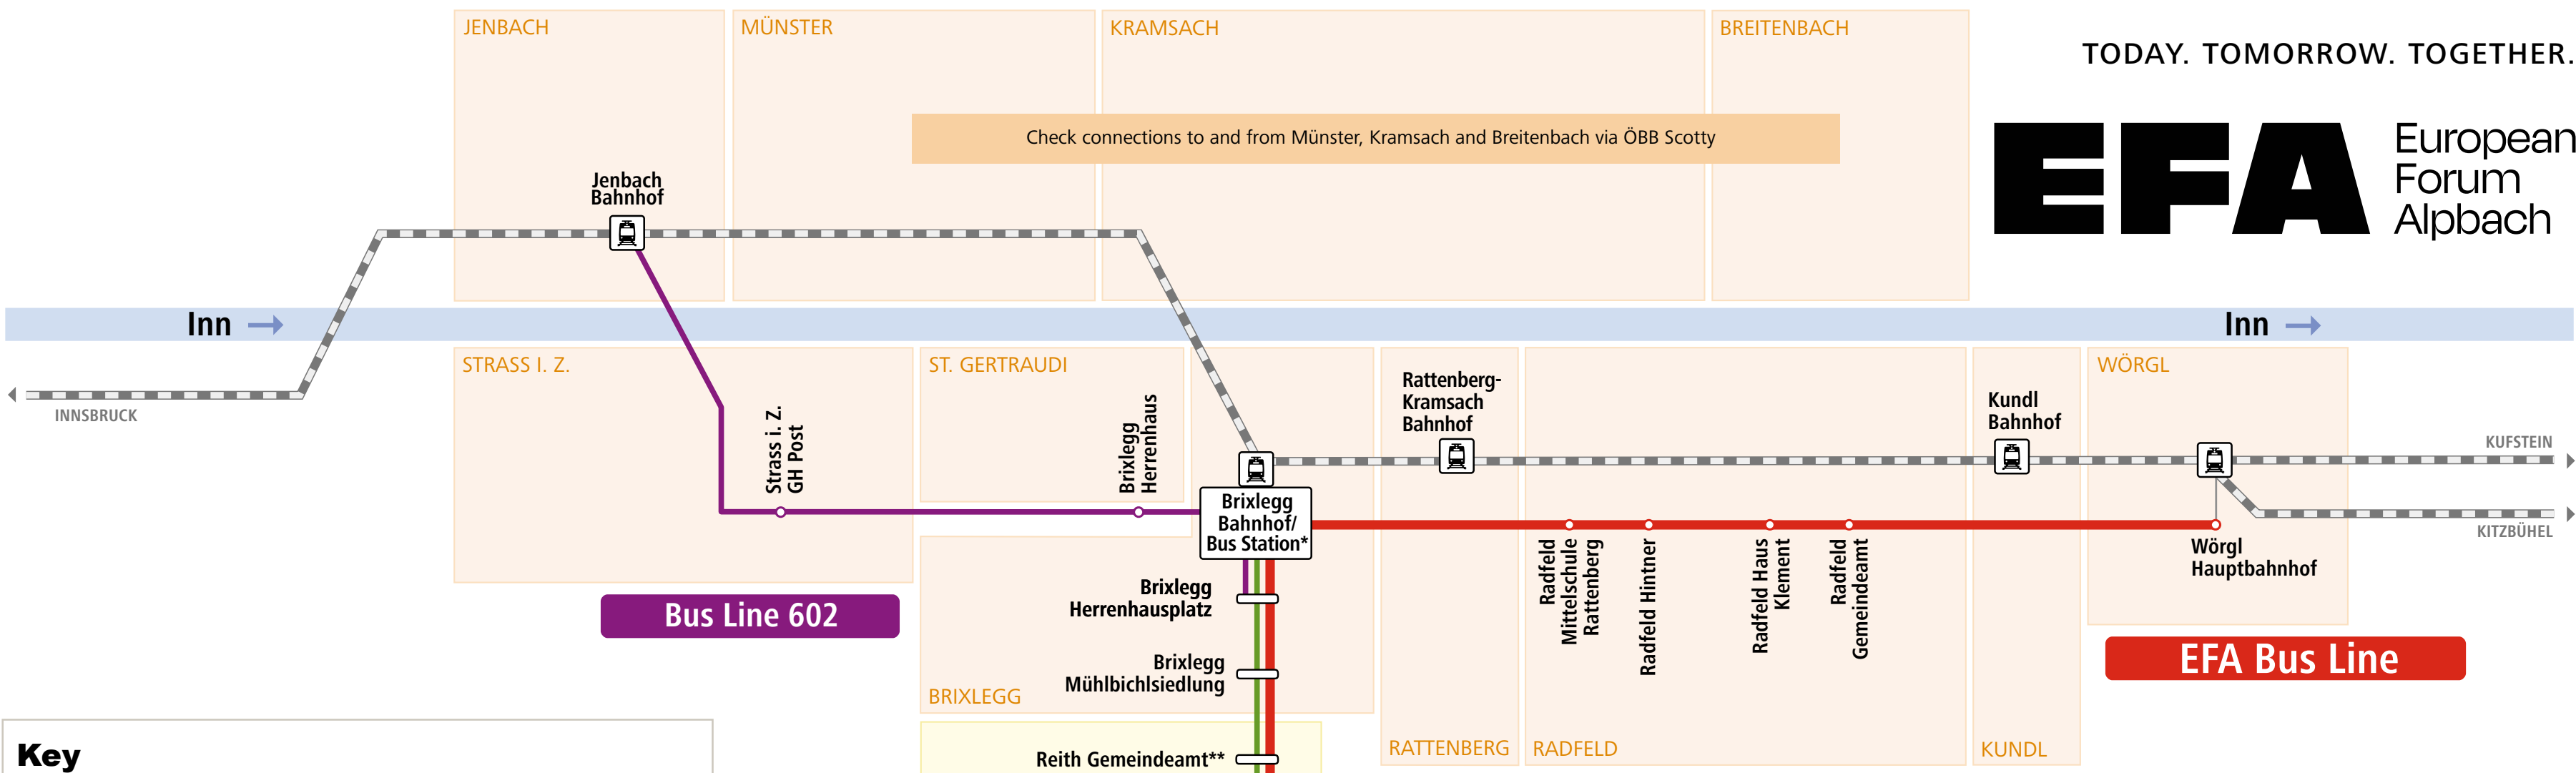

EUROPEAN FORUM ALPBACH 2026

Network Map (valid from 24th August to 4th September 2026; buses are free of charge for all passengers with an EFA badge or EFA ticket)

TODAY. TOMORROW. TOGETHER.

Key

- Bus only** Bus only. No free shuttle taxis in this area.
- Bus Stop
- Train Station
- Bus Line 602** Jenbach - Brixlegg
- Bus Line 620** Brixlegg - Alpbach - Inneralpbach
- EFA Bus Line** Wörgl - Radfeld - Inneralpbach

Plan your trip online with ÖBB Scotty →

Free Shuttle Taxis Available from 24th August to 4th September 2026

* Taxi Tirol +43 676 88 65 65 100	** Taxi Moser +43 5336 5616 or +43 664 315 2300
---	--

For accommodations that are not within walking distance of a bus stop in the yellow or orange area, the European Forum Alpbach, in cooperation with local taxi companies, offers free shuttle taxis. These taxis will take you to/ from the bus stop Brixlegg* or Reith Gemeindeamt** to your accommodation and back. Please note that different taxi companies operate in specific-colored regions, as marked on the map. Please book your ride at least 45 minutes in advance and show your EFA badge to the driver.

Congress Centrum Alpbach
European Forum Alpbach

Taxi Service:

The following taxi companies offer their service to participants of the European Forum Alpbach: Please book your ride at least 45 min in advance.